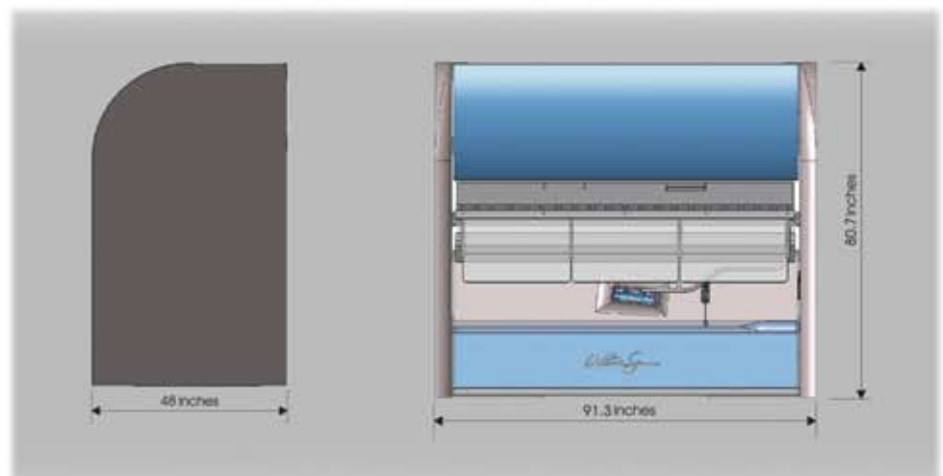

UltraSun

gigaSun

General Specifications

- (6) Sunfit RS 1500W - HP lamps (in the canopy)
- (6) Sunfit XXL+ 200W Premium Lamps (in the canopy)

Max. Exposure Time: 12 minutes
Colors: IceBlue (IBM)

giga HP Filter System
Bodycoolers: Turbo and Face
Central Air Extraction: 2@200mm

General Information

Power Supply: 3phase - 3x220V/60Hz + Ground
Amperage: 33 A
Breaker Size: 40 A (slow) recommended
Wire Size: 6 AWG recommended
Buck/Booster(s): 2 x 2.0 KVA (16/32)

Bed Dimensions (Open): 91.5" L x 48" W x 81" H
Crated Dimensions:
Crated Weight: 1,323 lbs
Minimum Room Size: 8'7" L x 7'8" W

Bed Features

AIRCO - Air Conditioning Unit
Fresh Aroma System (controlled via Solar Control Timer)
Music Volume Control (low/high)
5 Channel Music Connection (Radio, CD, etc.)
Integrated Stereo Speakers (in the shouldertanner)
Connection for Headphones
Solar Control Timer System (enhanced)
Extra Safety Features
Massage Mattress

Color Options

IceBlue Metallic

A&E Tanning and Wellness Inc.
www.AETAN.com
Toll free (866) 361-8266

UltraSun
a little bit of paradise